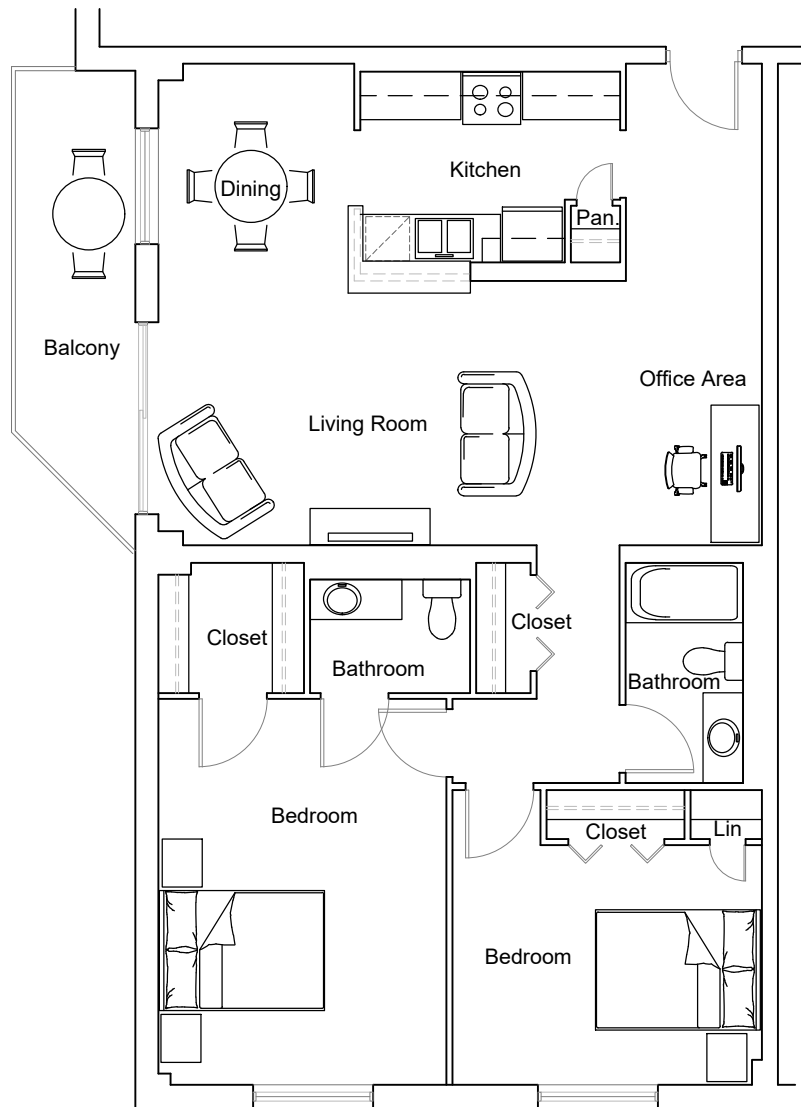

565 Proudfoot - 2 Bedroom 1,058 ft²

Unit: 118 -1018 + 101-1001

RESIDENTIAL

Last Modified; 2022 09 26

For more information please contact:
info@summitproperties.ca | 519.914.2761