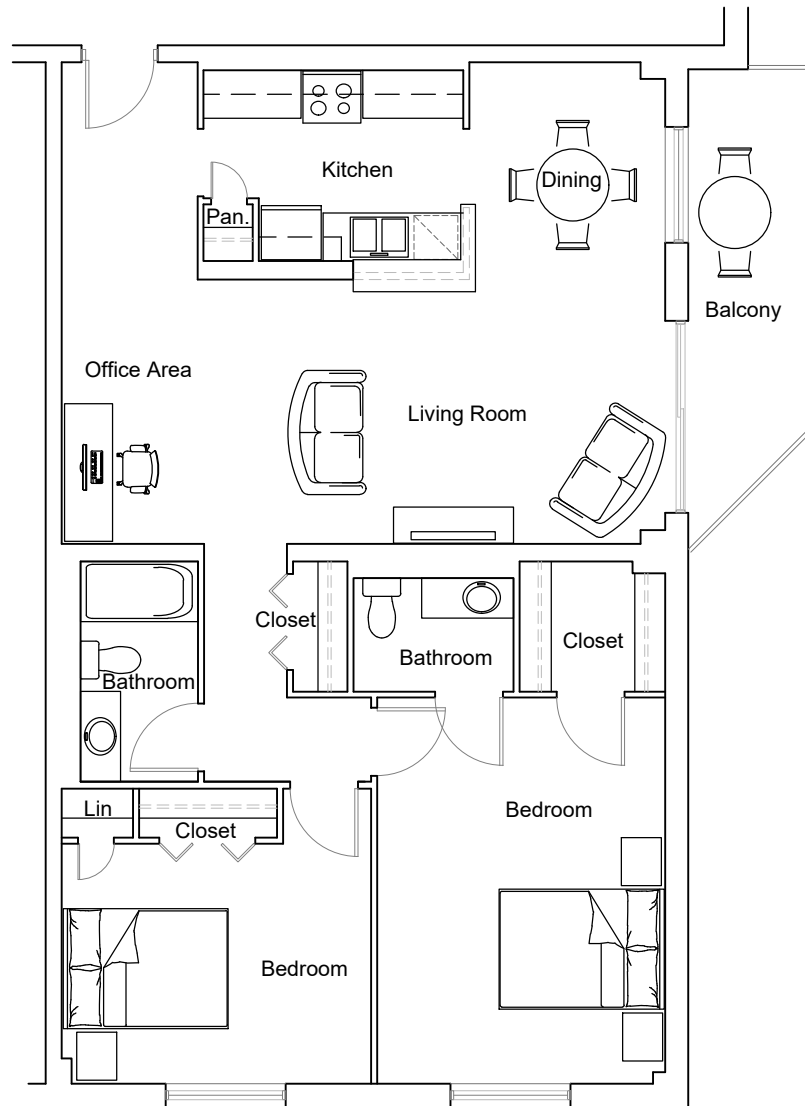

565 Proudfoot - 2 Bedroom 1,058 ft²

Unit: 119 -1019 + 202-1002

RESIDENTIAL

Last Modified; 2022 09 26

For more information please contact:
info@summitproperties.ca | 519.914.2761