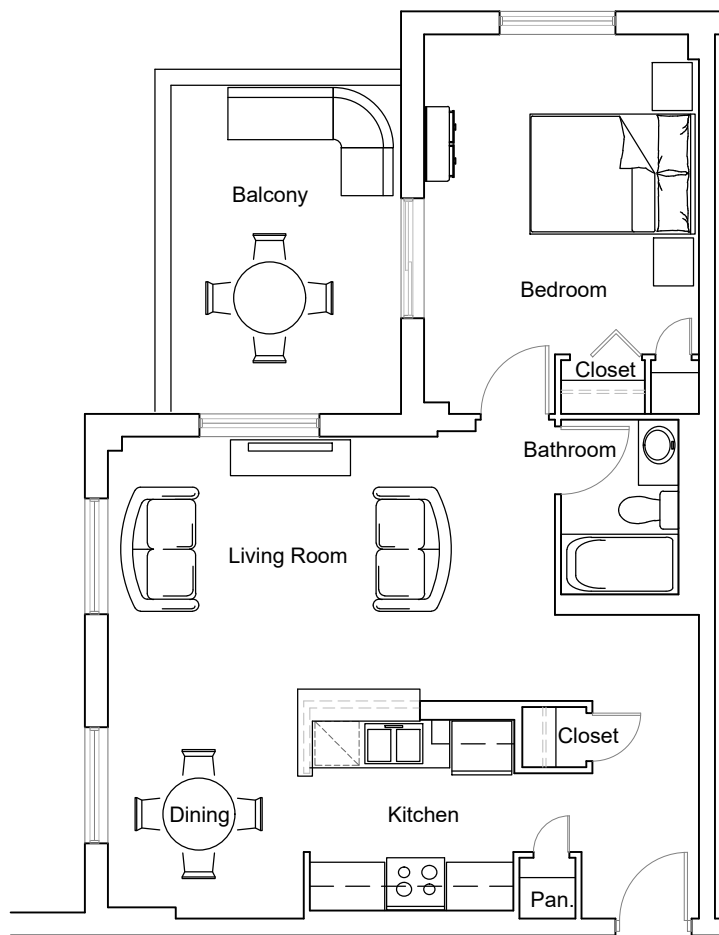

565 Proudfoot - 1 Bed 676 ft²

Unit: 1202-1219

RESIDENTIAL

Last Modified; 2022 09 02

For more information please contact:
info@summitproperties.ca | 519.914.2761