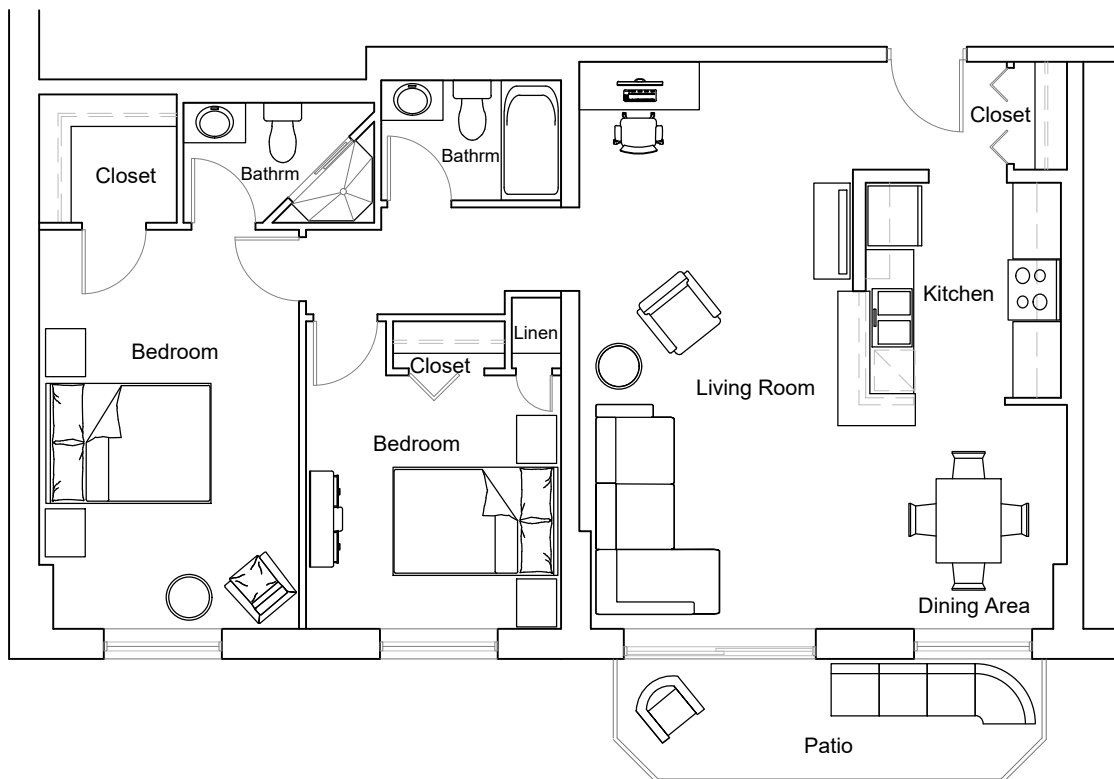

535 Proudfoot - 2 Bedroom 981 ft²

Unit: 202-1202

RESIDENTIAL

Last Modified; 2022 04 24

Key Plan

For more information please contact:
info@summitproperties.ca | 519.914.2761