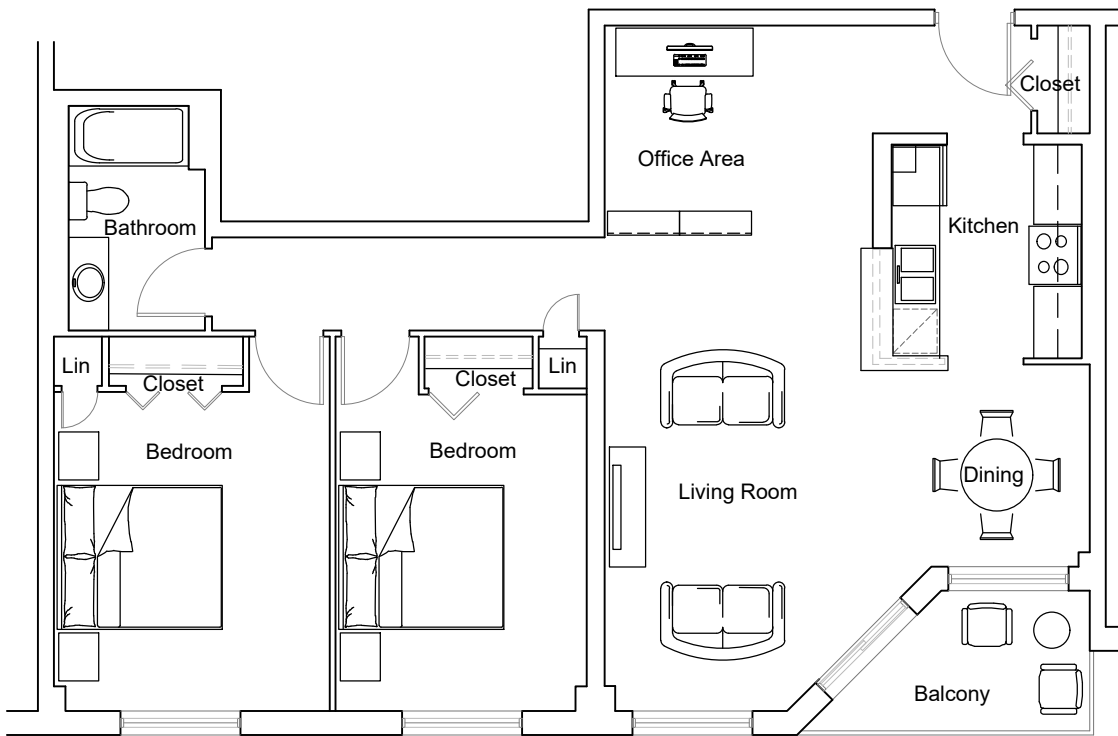

565 Proudfoot - 2 Bedroom 996 ft²

Unit: 204-1204

RESIDENTIAL

Last Modified; 2022 09 26

For more information please contact:
info@summitproperties.ca | 519.914.2761