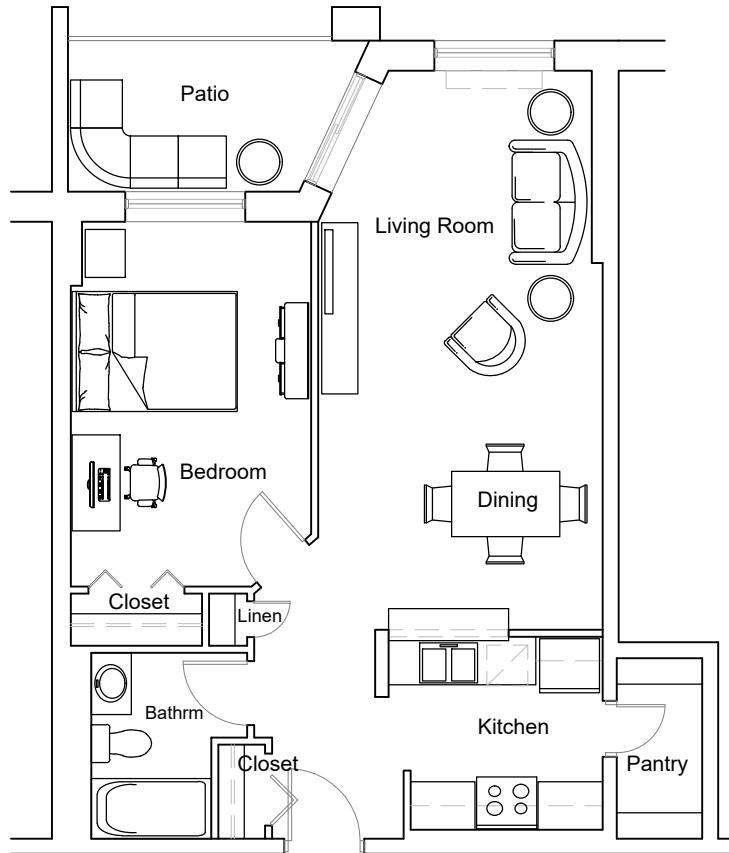

535 Proudfoot - 1 Bedroom 656 ft²

Unit: 205-1205

RESIDENTIAL

Last Modified; 2022 04 24

Key Plan

For more information please contact:
info@summitproperties.ca | 519.914.2761