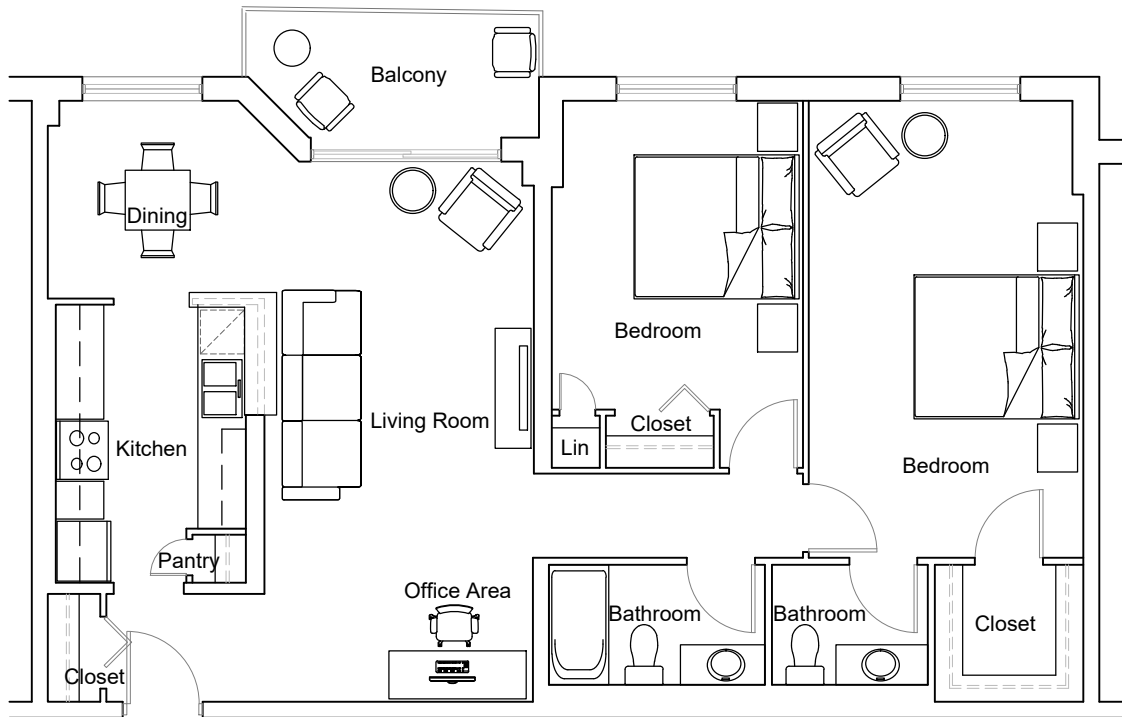

565 Proudfoot - 2 Bedroom 1,033 ft²

Unit: 205-1205

RESIDENTIAL

Last Modified; 2022 09 26

For more information please contact:
info@summitproperties.ca | 519.914.2761