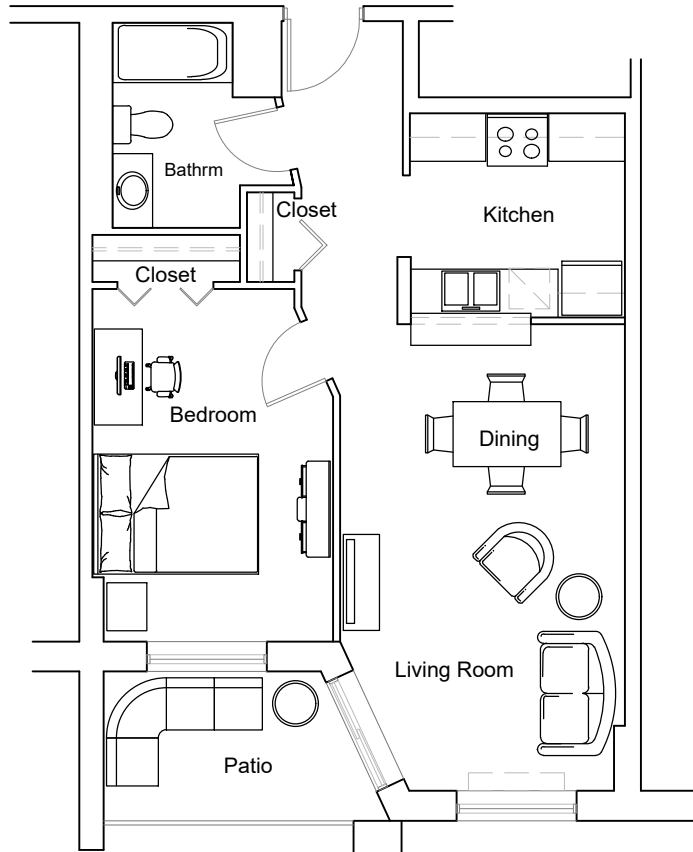

535 Proudfoot - 1 Bedroom 590 ft²

Unit: 206-1206

RESIDENTIAL

Last Modified; 2022 04 24

Key Plan

For more information please contact:
info@summitproperties.ca | 519.914.2761