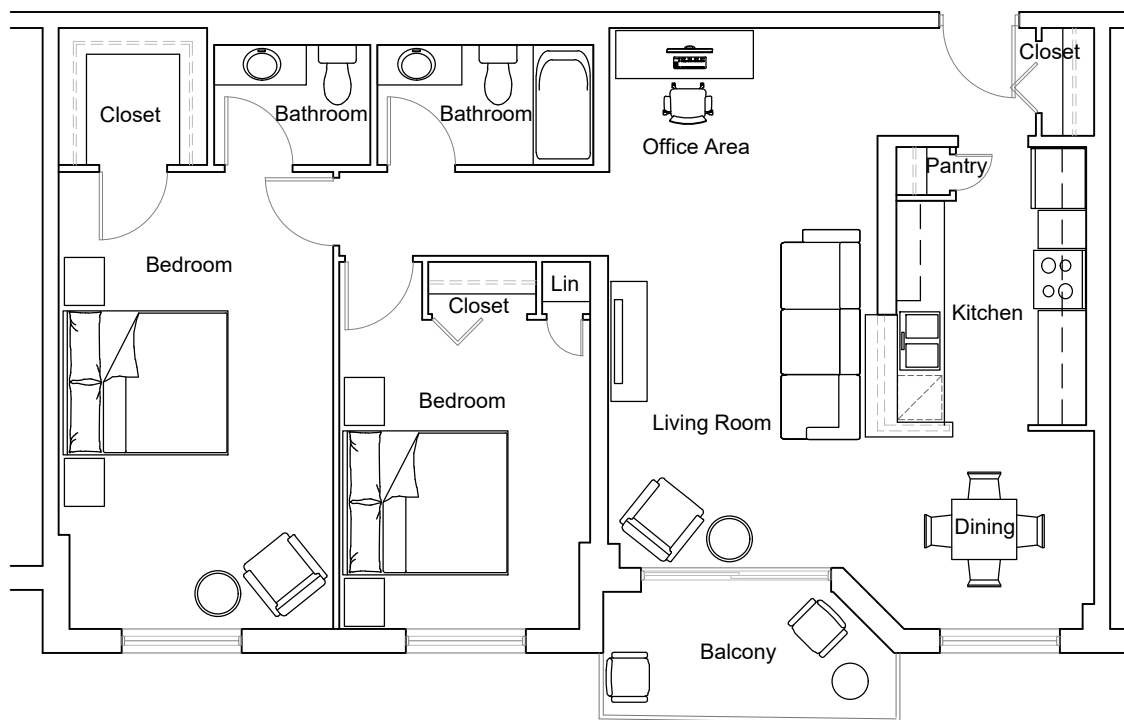

# 565 Proudfoot - 2 Bedroom 1,033 ft<sup>2</sup>

Unit: 206-1206

**RESIDENTIAL**

Last Modified; 2022 09 26

For more information please contact:  
info@summitproperties.ca | 519.914.2761