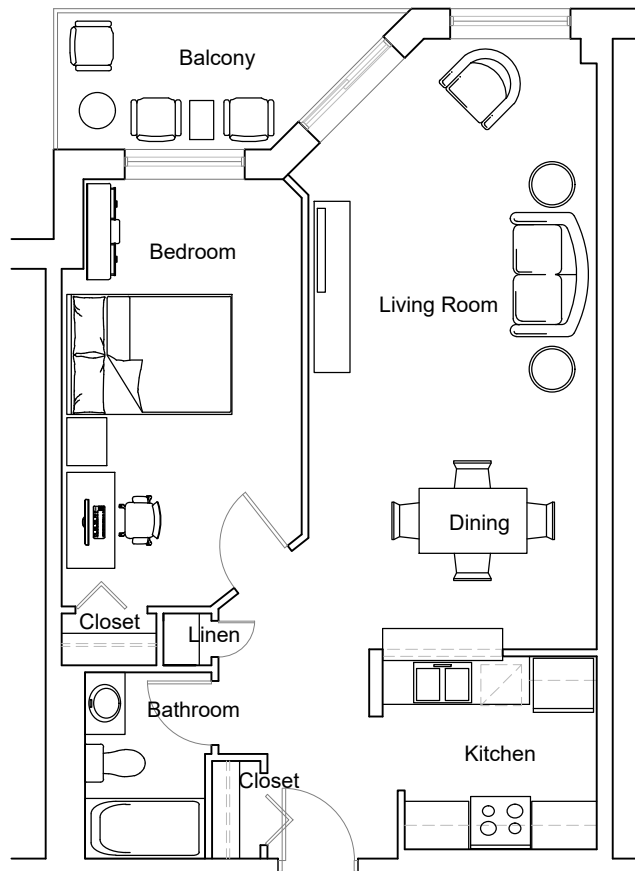

565 Proudfoot - 1 Bedroom 676 ft²

Unit: 207-1207

RESIDENTIAL

Last Modified; 2022 09 02

For more information please contact:
info@summitproperties.ca | 519.914.2761