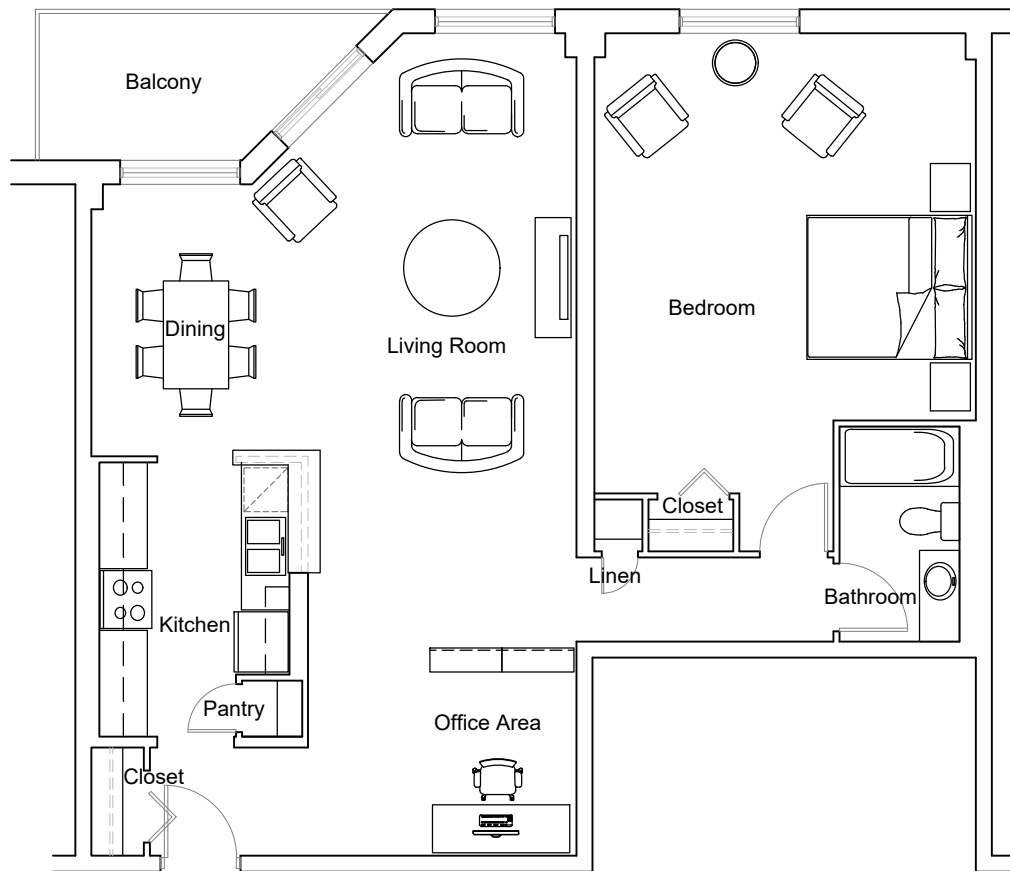

565 Proudfoot - 1 Bedroom 1,042 ft²

Unit: 209

RESIDENTIAL

Last Modified; 2022 09 02

For more information please contact:
info@summitproperties.ca | 519.914.2761