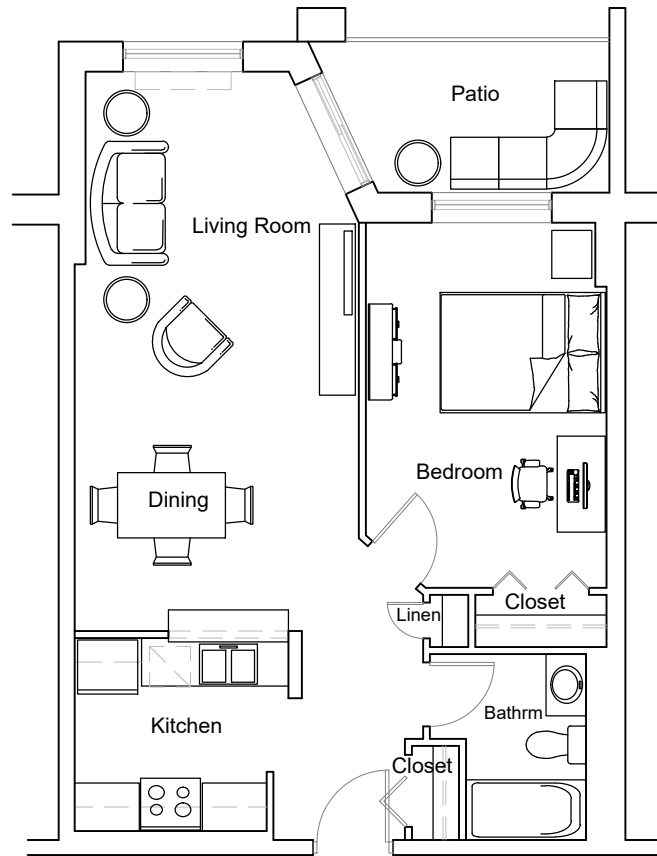

# 535 Proudfoot - 1 Bedroom 621 ft<sup>2</sup>

Unit: 209-1209

**RESIDENTIAL**

Last Modified; 2022 04 24

Key Plan

For more information please contact:  
info@summitproperties.ca | 519.914.2761