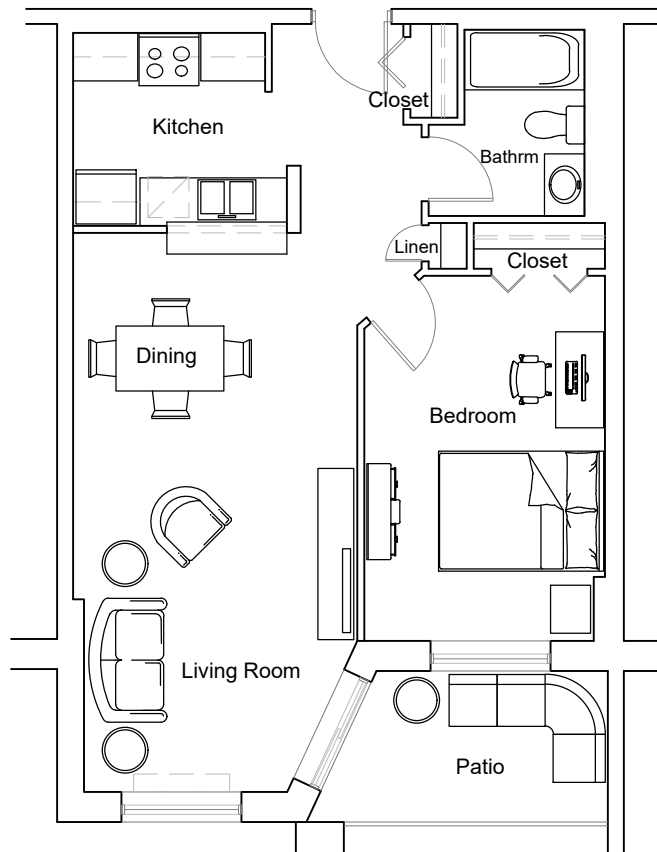

# 535 Proudfoot - 1 Bedroom 621ft<sup>2</sup>

Unit: 210-1210

**RESIDENTIAL**

Last Modified; 2022 04 24

Key Plan

For more information please contact:  
info@summitproperties.ca | 519.914.2761