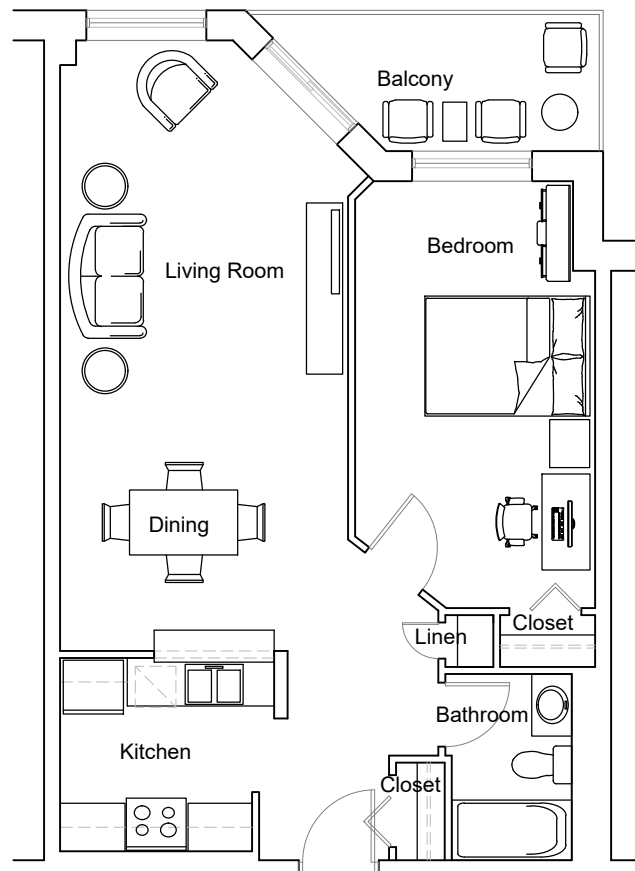

565 Proudfoot - 1 Bedroom 676 ft²

Unit: 211-1211

RESIDENTIAL

Last Modified; 2022 09 02

For more information please contact:
info@summitproperties.ca | 519.914.2761