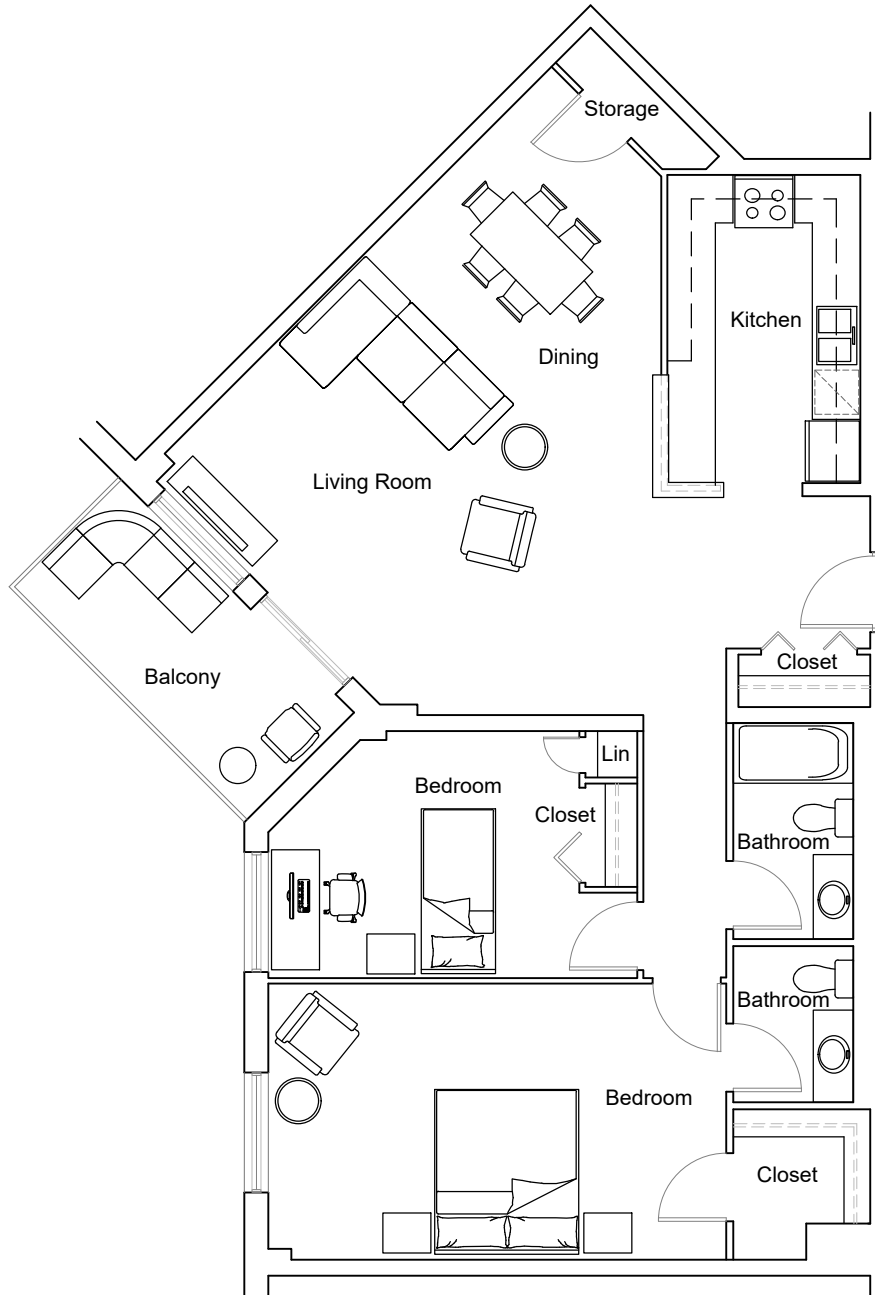

565 Proudfoot - 2 Bedroom 1,124 ft²

Unit: 212-1212

RESIDENTIAL

Last Modified; 2022 09 26

For more information please contact:
info@summitproperties.ca | 519.914.2761