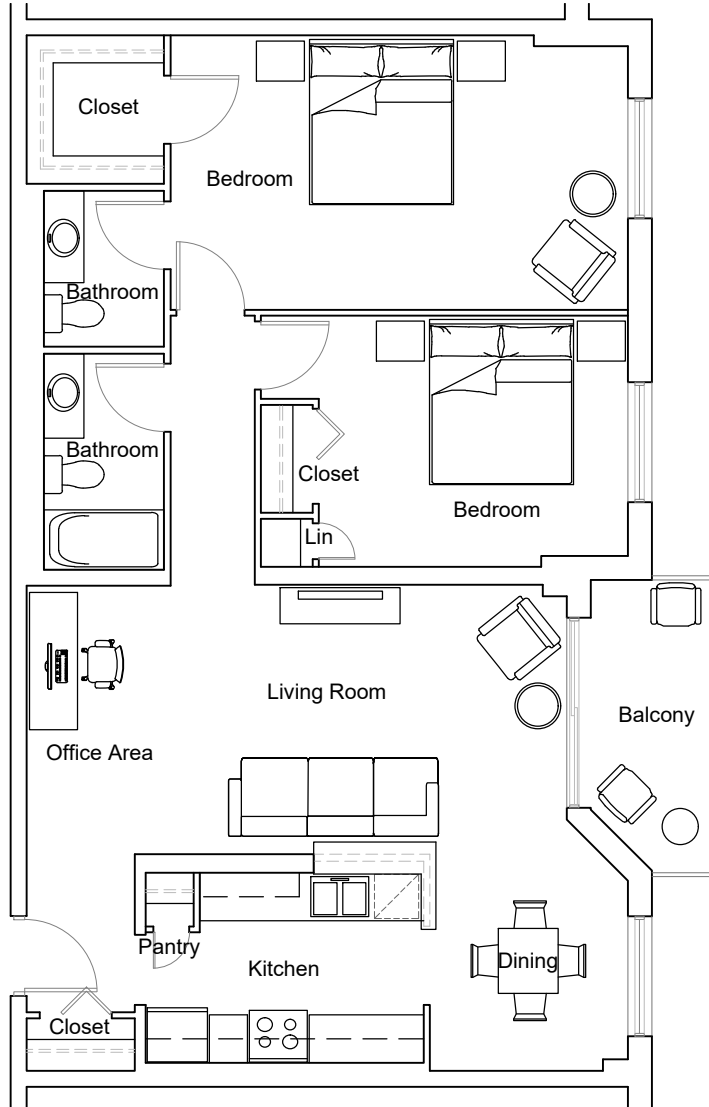

565 Proudfoot - 2 Bedroom 1,033 ft²

Unit: 213-1213

RESIDENTIAL

Last Modified; 2022 09 26

For more information please contact:
info@summitproperties.ca | 519.914.2761