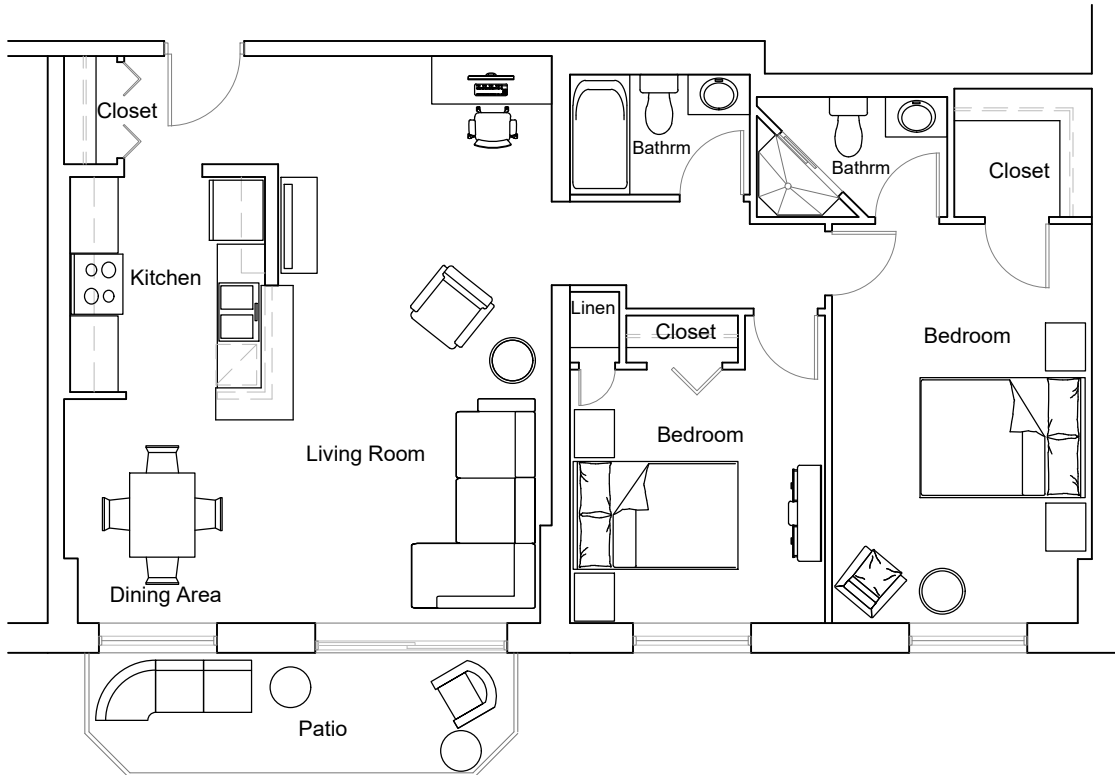

535 Proudfoot - 2 Bedroom 981 ft²

Unit: 214-1214

RESIDENTIAL

Last Modified; 2022 04 24

Key Plan

For more information please contact:
info@summitproperties.ca | 519.914.2761