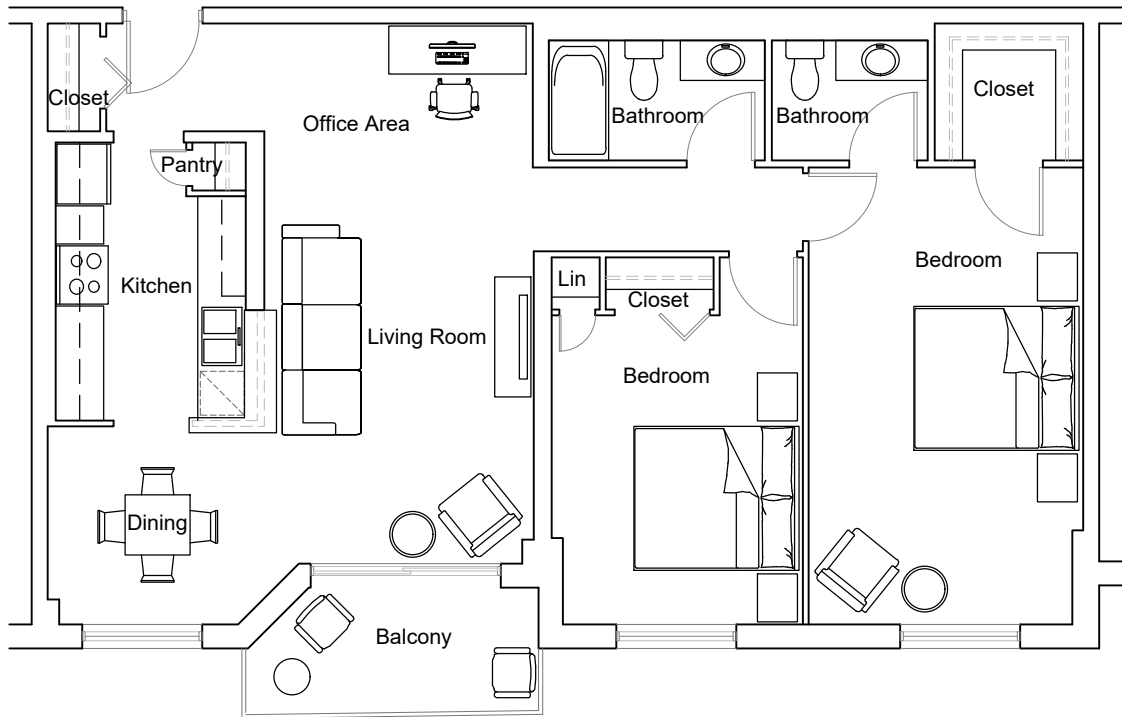

565 Proudfoot - 2 Bedroom 1,033 ft²

Unit: 214-1214

RESIDENTIAL

Last Modified; 2022 09 26

For more information please contact:
info@summitproperties.ca | 519.914.2761