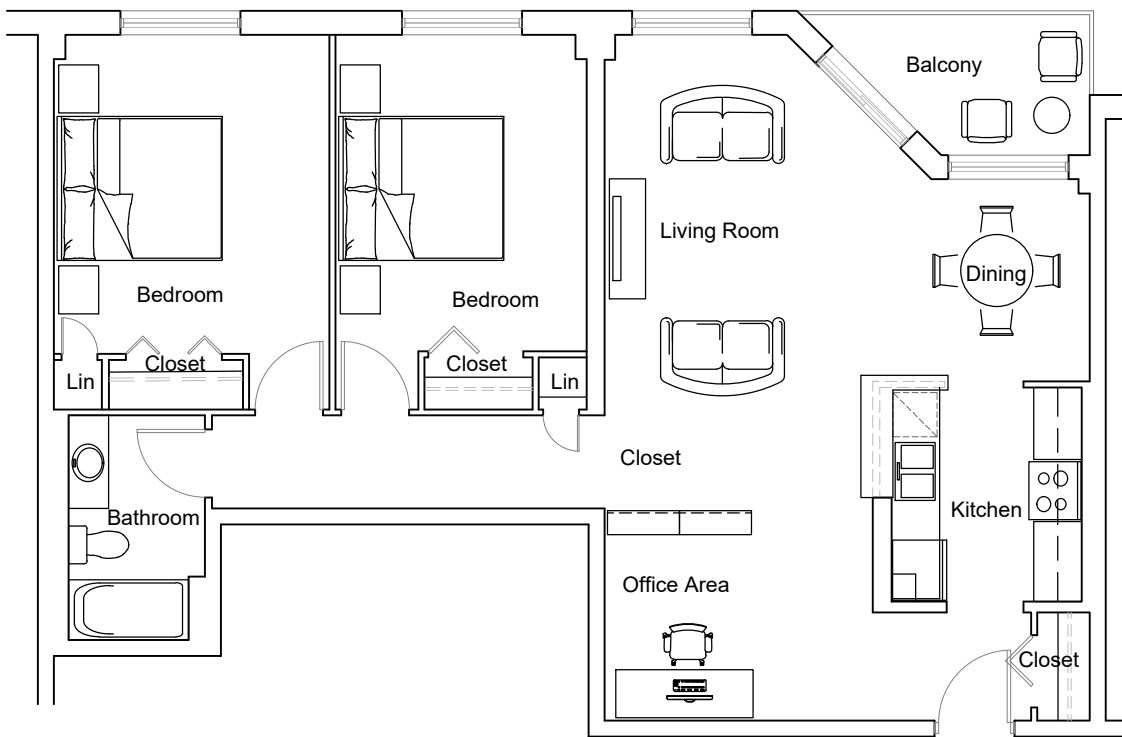

565 Proudfoot - 2 Bedroom 996 ft²

Unit: 216-1216

RESIDENTIAL

Last Modified; 2022 09 26

For more information please contact:
info@summitproperties.ca | 519.914.2761