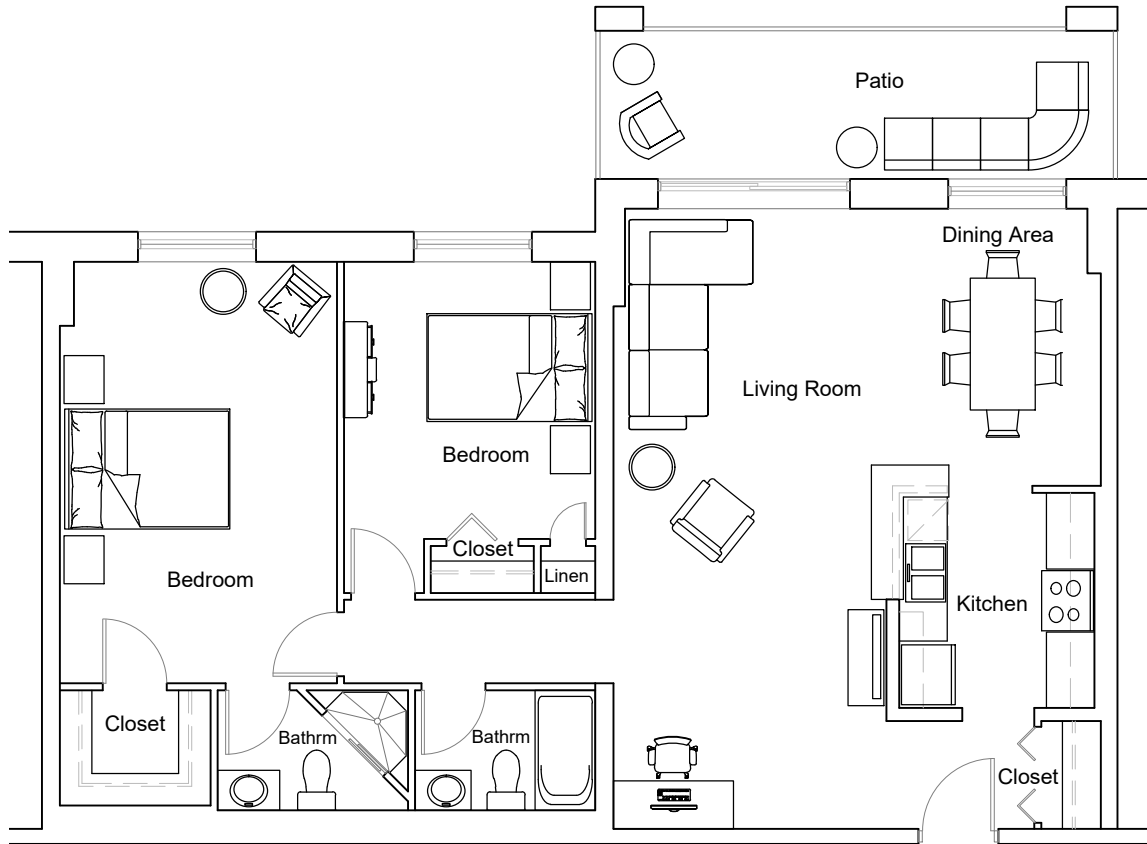

535 Proudfoot - 2 Bedroom 1,046 ft²

Unit: 603-1203

RESIDENTIAL

Last Modified; 2022 04 24

Key Plan

For more information please contact:
info@summitproperties.ca | 519.914.2761