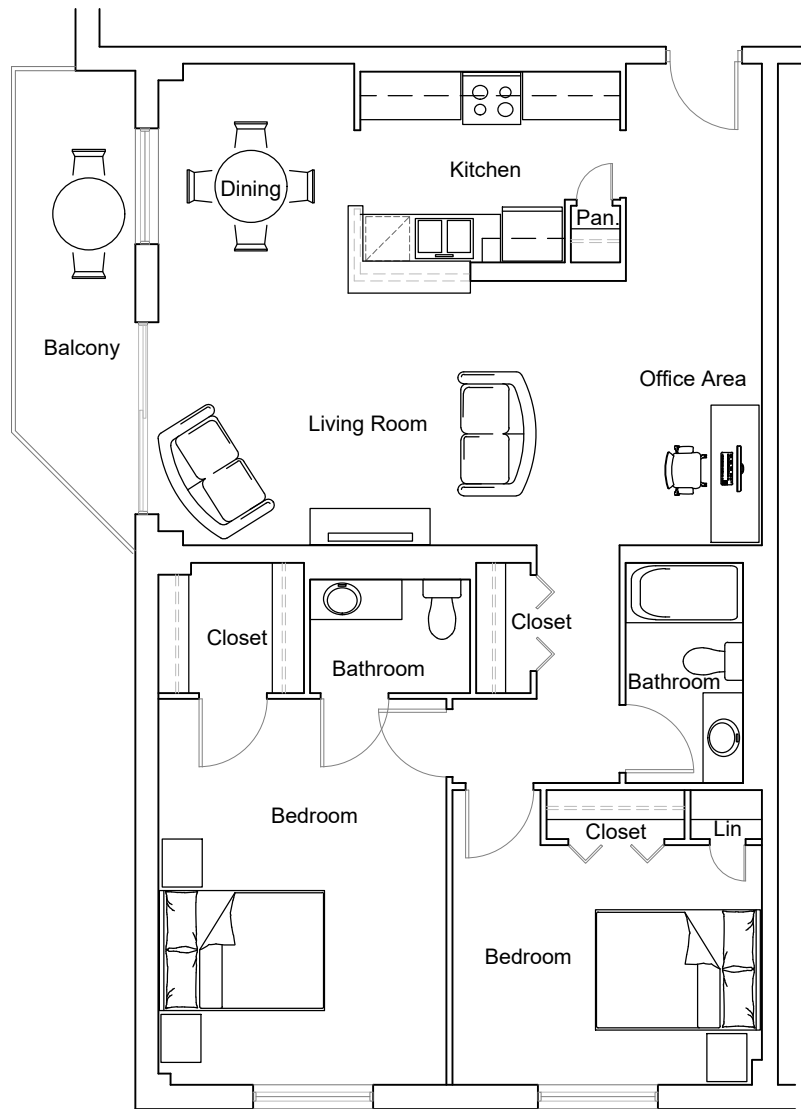

565 Proudfoot - 2 Bedroom 1,058 ft²

Unit: 218 -1018 + 101-901

RESIDENTIAL

Last Modified; 2022 09 26

For more information please contact:
info@summitproperties.ca | 519.914.2761