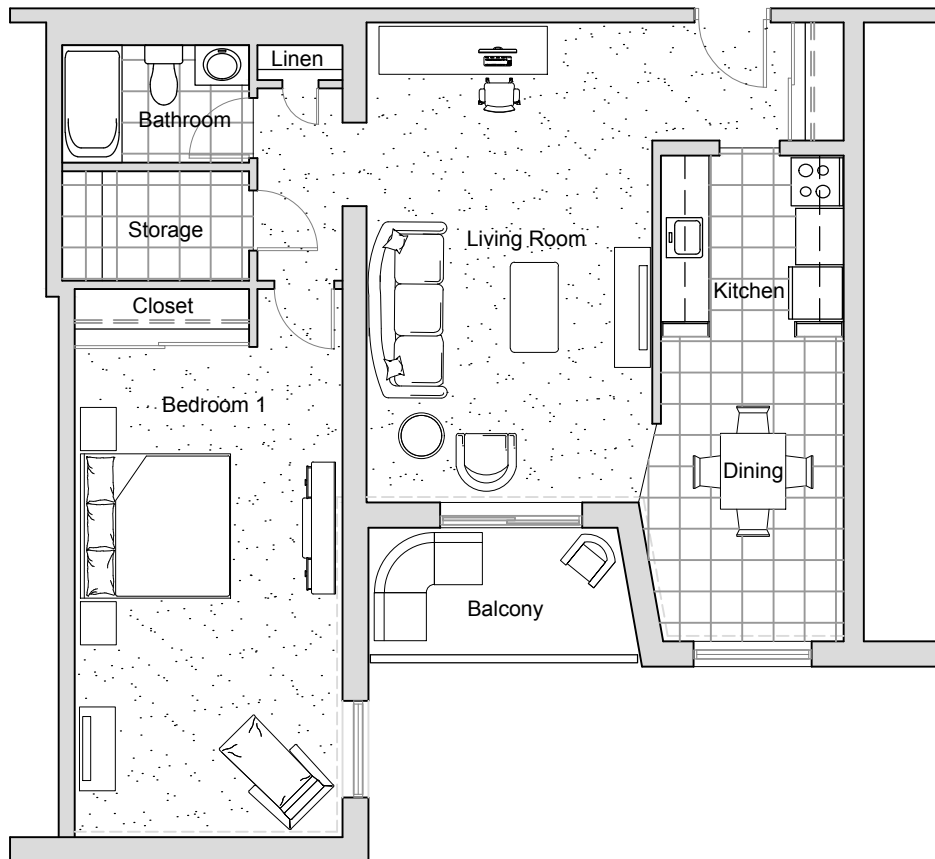

# 700 Horizon - 1 Bedroom 831 ft<sup>2</sup>

Units: 309, 409, 509, 609, 709, 809, 909,  
1009, 1109 & 1209

**RESIDENTIAL**

Key Plan - Typical Floor

Last Modified; 2020 11 30

For more information please contact:  
info@summitproperties.ca | 519.914.2761