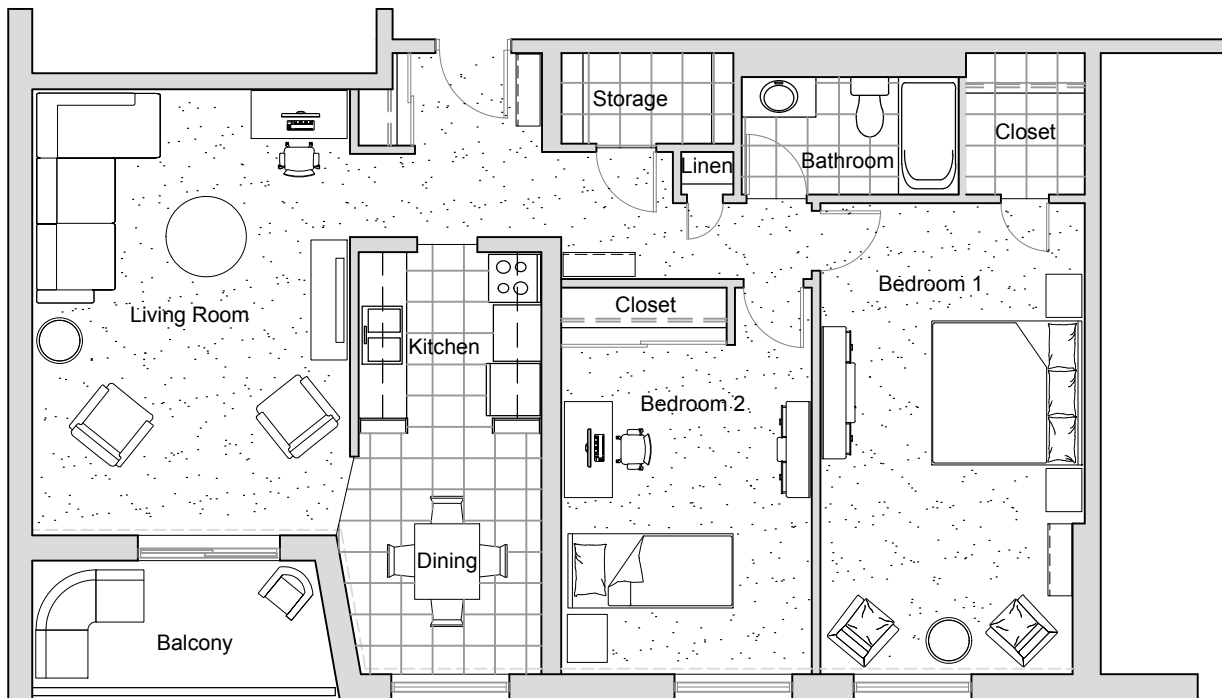

700 Horizon - 2 Bedroom 1,023 ft²

Units: 101, 201, 301, 401, 501, 601, 701, 801, 901, 1001, 1101 & 1201

RESIDENTIAL

Key Plan - Typical Floor

Last Modified; 2020 11 30

For more information please contact:
info@summitproperties.ca | 519.914.2761