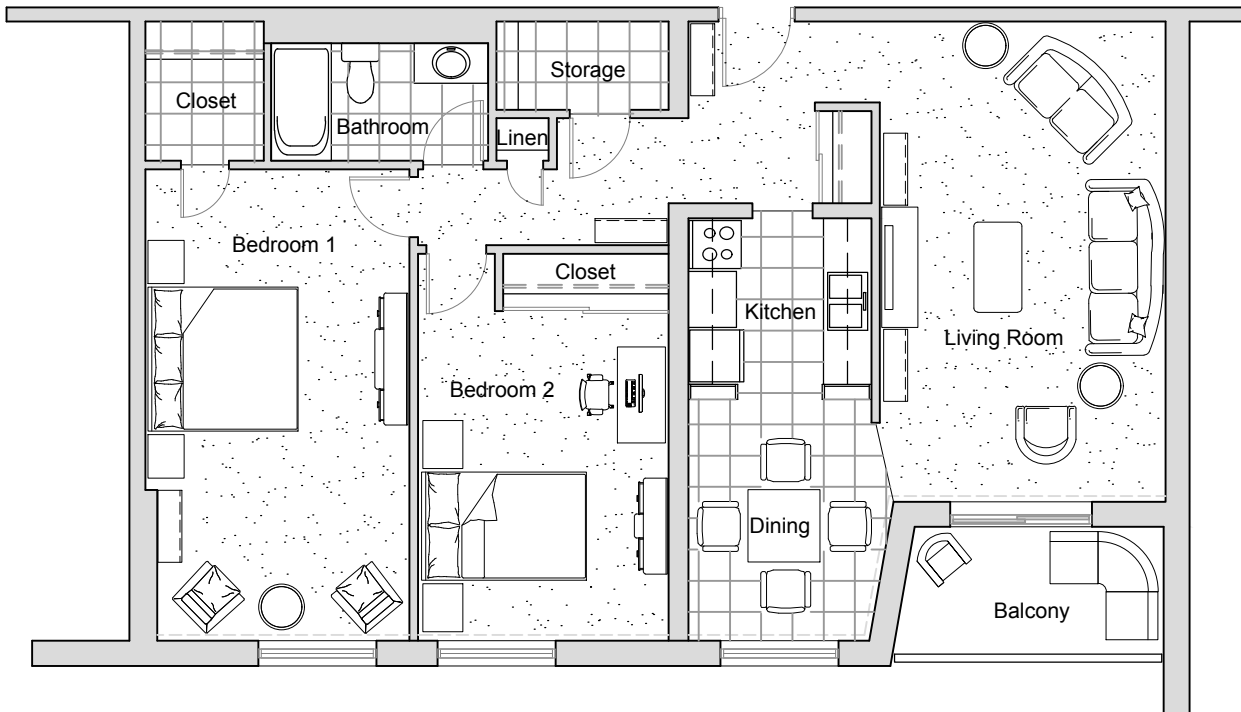

700 Horizon - 2 Bedroom 1,016 ft²

Unit 107 & 207

Key Plan - 2nd Floor

Last Modified; 2020 11 30

For more information please contact:
info@summitproperties.ca | 519.914.2761