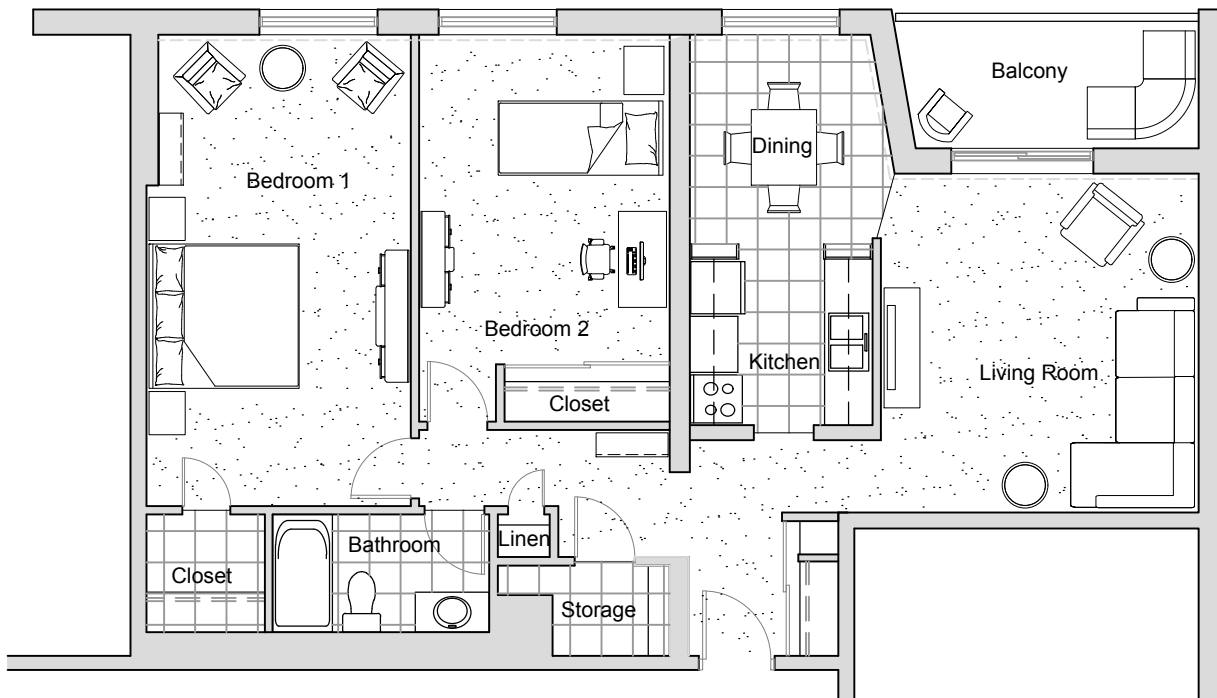

700 Horizon - 2 Bedroom 945 ft²

Unit: 116

RESIDENTIAL

Key Plan - Ground Floor

Last Modified; 2020 11 30

For more information please contact:
info@summitproperties.ca | 519.914.2761