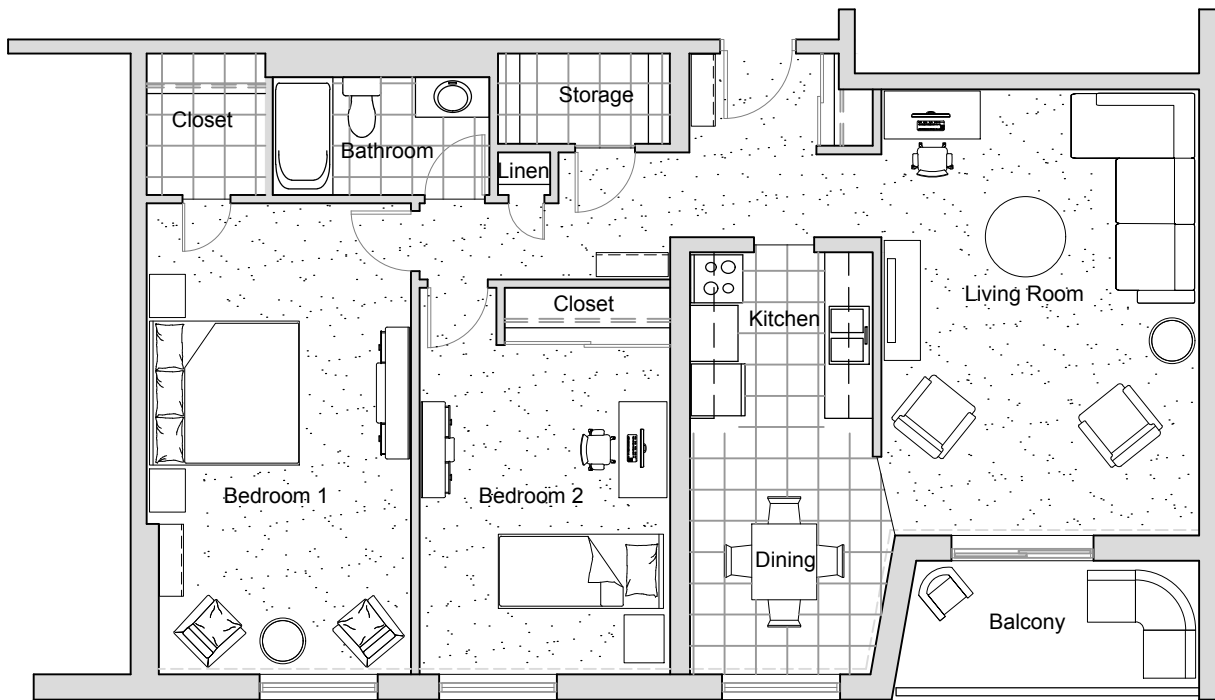

700 Horizon - 2 Bedroom 1,023 ft²

Units: 117, 217, 317, 417, 517, 617, 717, 817, 917, 1017, 1117 & 1217

RESIDENTIAL

Key Plan - Typical Floor

Last Modified; 2020 11 30

For more information please contact:
info@summitproperties.ca | 519.914.2761