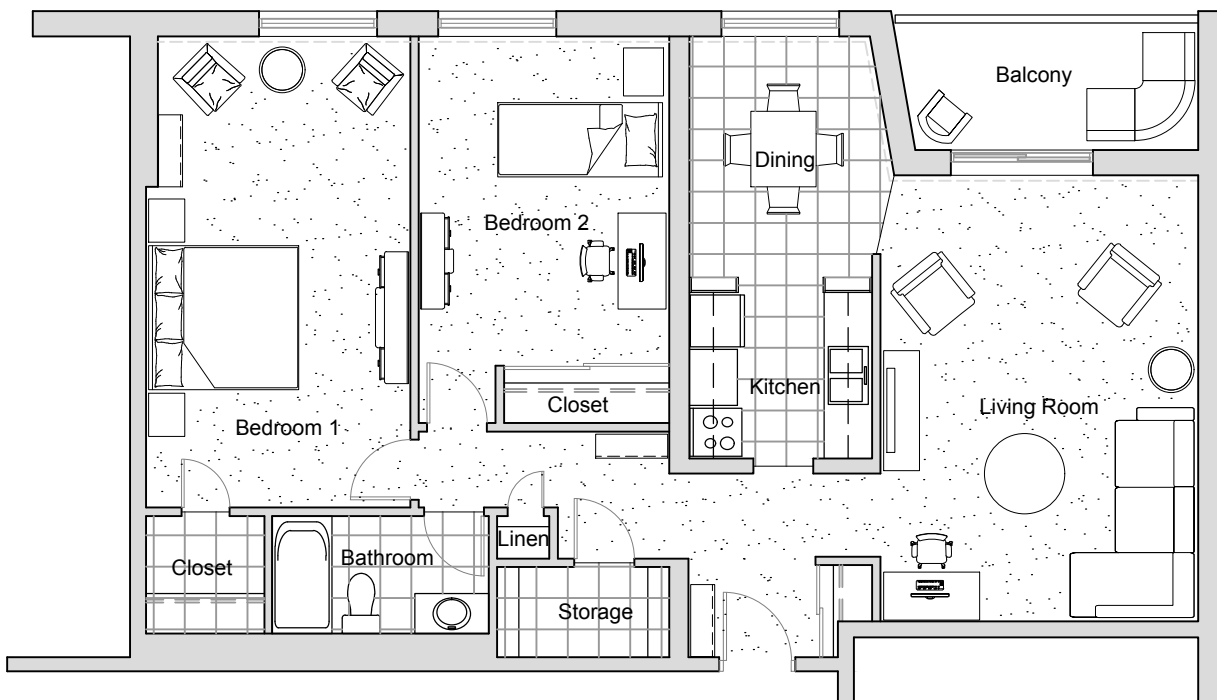

# 700 Horizon - 2 Bedroom <sup>1,018 ft<sup>2</sup></sup>

**RESIDENTIAL**

Units: 216, 316, 416, 516, 616, 716, 816, 916,  
1016, 1116 & 1216

Key Plan - Typical Floor

Last Modified; 2020 11 30

For more information please contact:  
info@summitproperties.ca | 519.914.2761