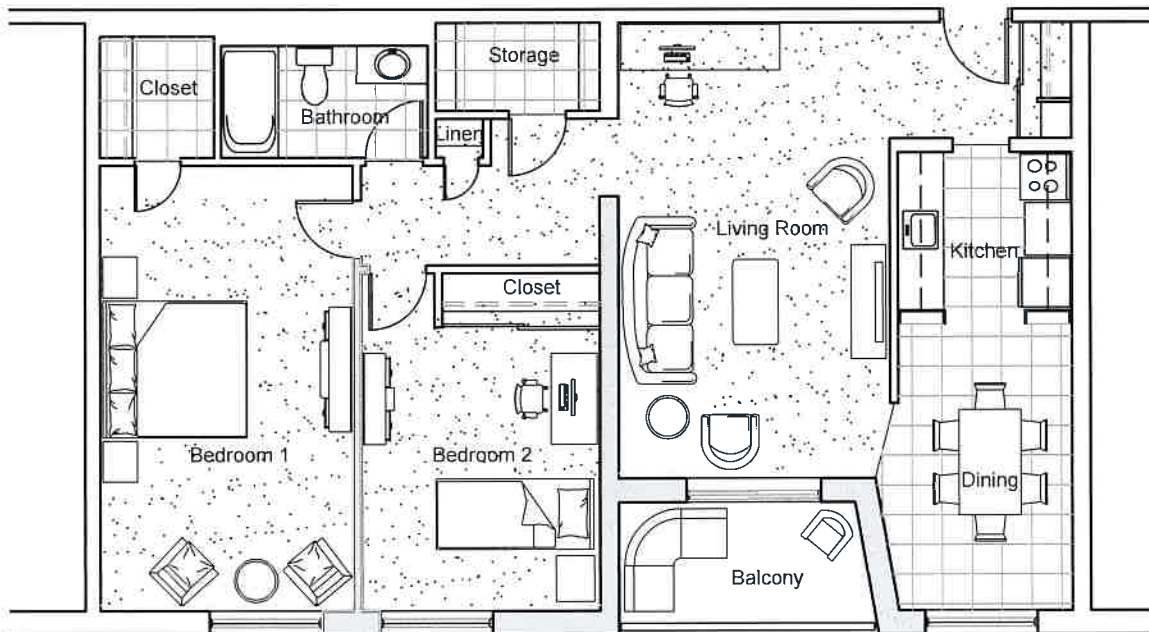

700 Horizon - 2 Bedroom 1,009 ft²

Units: 913, 1013, 1113 & 1213

RESIDENTIAL

Key Plan - Typical Floor

Last Modified; 2021 04 18

For more information please contact:
info@summitproperties.ca | 519.914.2761