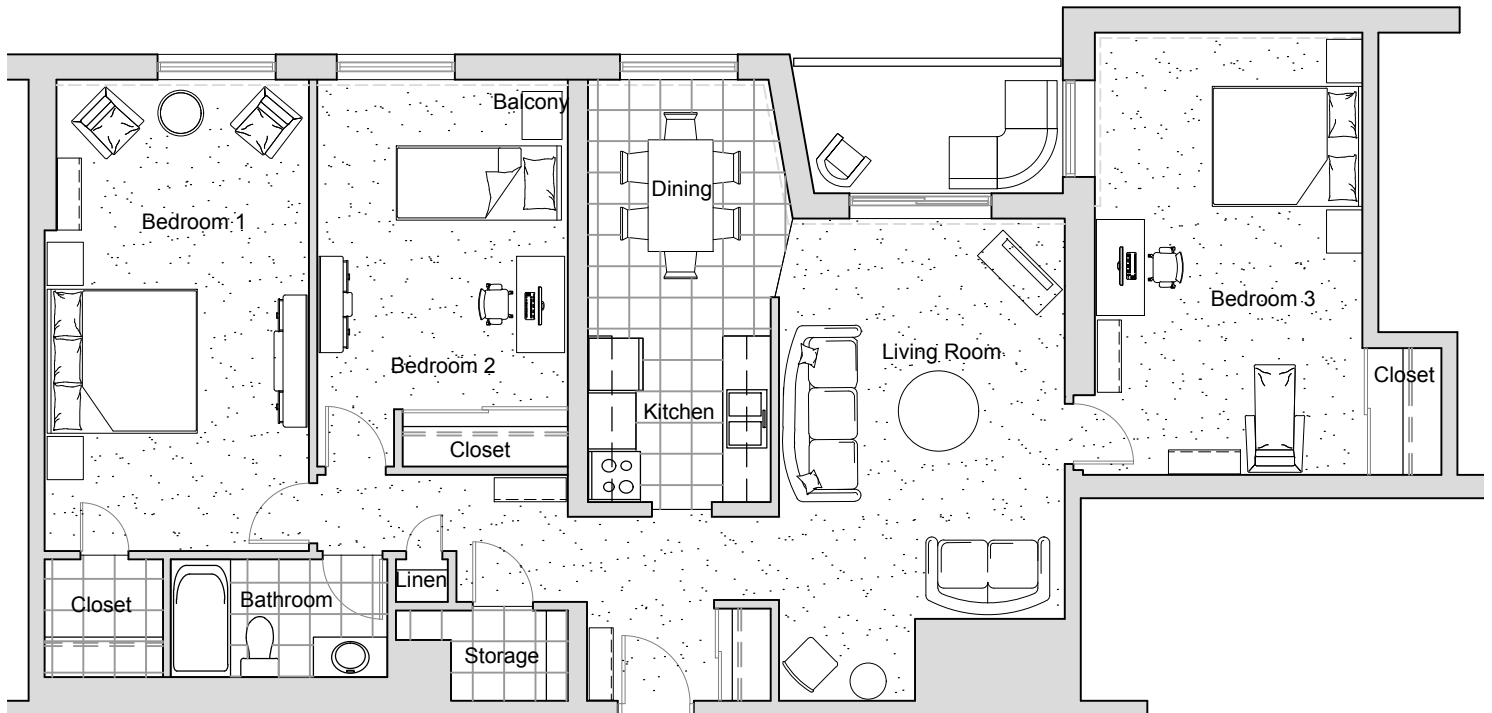

# 700 Horizon - 3 Bedroom 1,222 ft<sup>2</sup>

**RESIDENTIAL**

Units: 208, 308, 408, 508, 608, 708, 808, 908, 1008, 1108 & 1208

Key Plan - Typical Floor

Last Modified; 2020 11 30

For more information please contact:  
info@summitproperties.ca | 519.914.2761