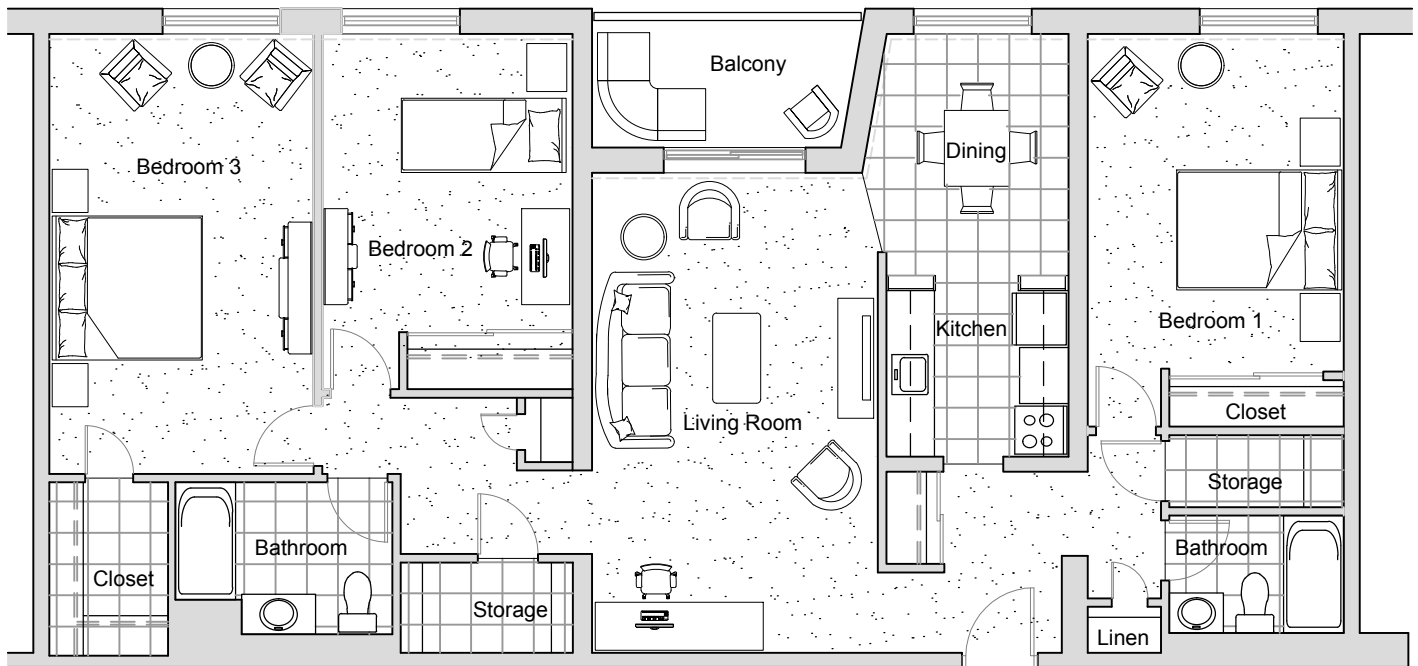

700 Horizon - 3 Bedroom 1,300 ft²

Unit: 212

RESIDENTIAL

Key Plan - 2nd Floor

Last Modified; 2020 11 30

For more information please contact:
info@summitproperties.ca | 519.914.2761