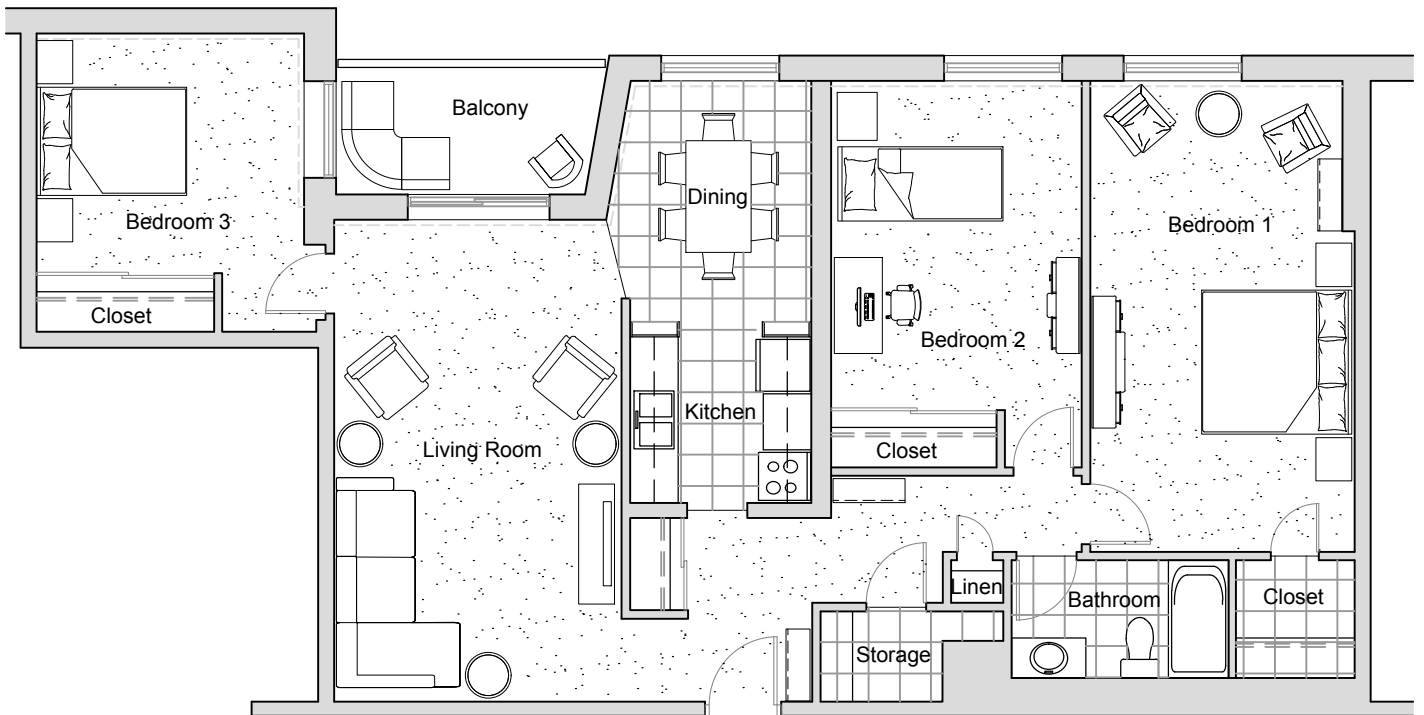

700 Horizon - 3 Bedroom 1,150 ft²

RESIDENTIAL

Units: 310, 410, 510, 610, 710, 810, 910,
1010, 1110 & 1210

Key Plan - Typical Floor

Last Modified; 2020 11 30

For more information please contact:
info@summitproperties.ca | 519.914.2761